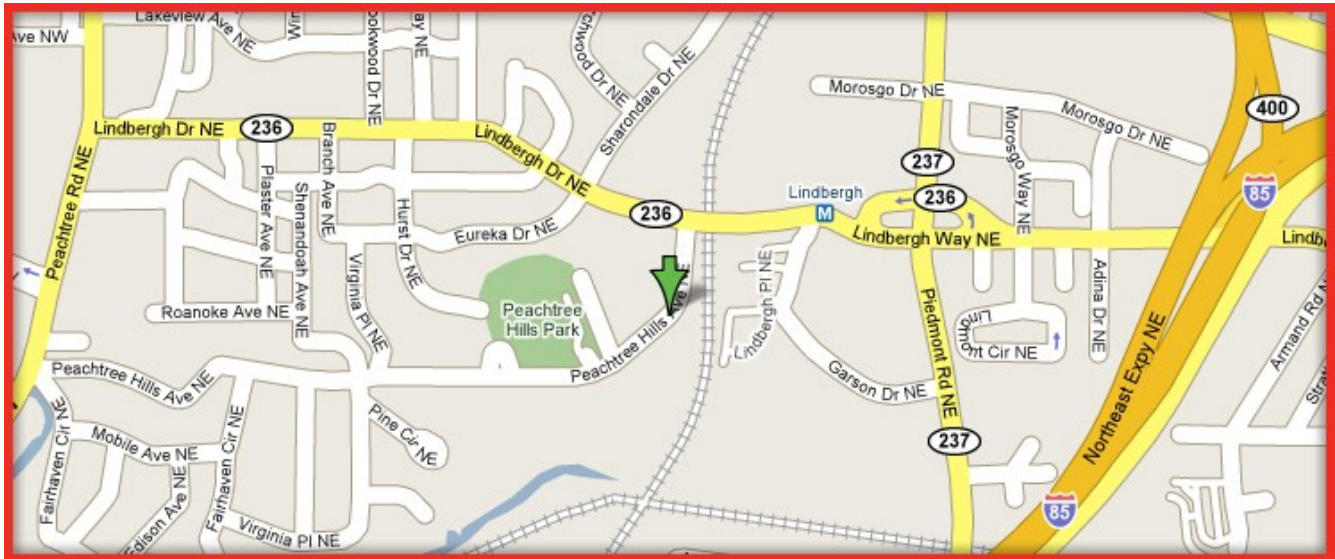

Lumiere is in The Galleries of Peachtree Hills, 425 Peachtree Hills Avenue conveniently located adjacent to ADAC. The gallery is midway between Buckhead and Midtown. From the intersection of Peachtree St. and Lindbergh Dr. go East on Lindbergh until you come to the first light, approximately one mile. Go right on Peachtree Hills Avenue and look for the large gates on your left at 425 Peachtree Hills Avenue. Our unit is number 29B, located in building five, the furthest from the gate, we are on the second floor.

From the airport by MARTA: take MARTA directly from Hartsfield-Jackson to the Lindbergh Marta Station. Exit the station and go to Lindbergh Drive (Lindbergh and Piedmont are the roads which intersect at the station), take a right onto Lindbergh and then a left onto Peachtree Hills Avenue just after you go under the train overpass. The Galleries of Peachtree Hills will be on your left about 700 feet.

From I 85 Northbound: Take the 10th / 14th Street exit to 14th Street, head east until you reach Peachtree, make a left onto Peachtree, head north for approximately 3 miles, turn right onto Lindbergh Drive and at the first light, make a right onto Peachtree Hills Avenue.

From I 85 Southbound: Take the Cheshire Bridge Road exit number 88. At the end of the exit ramp turn left on Cheshire Bridge Road and go to Lindbergh Drive. Take a right on Lindbergh and stay on it as you cross Piedmont Avenue (at the Marta Station) and go under the train overpass. Take an immediate left onto Peachtree Hills Avenue.